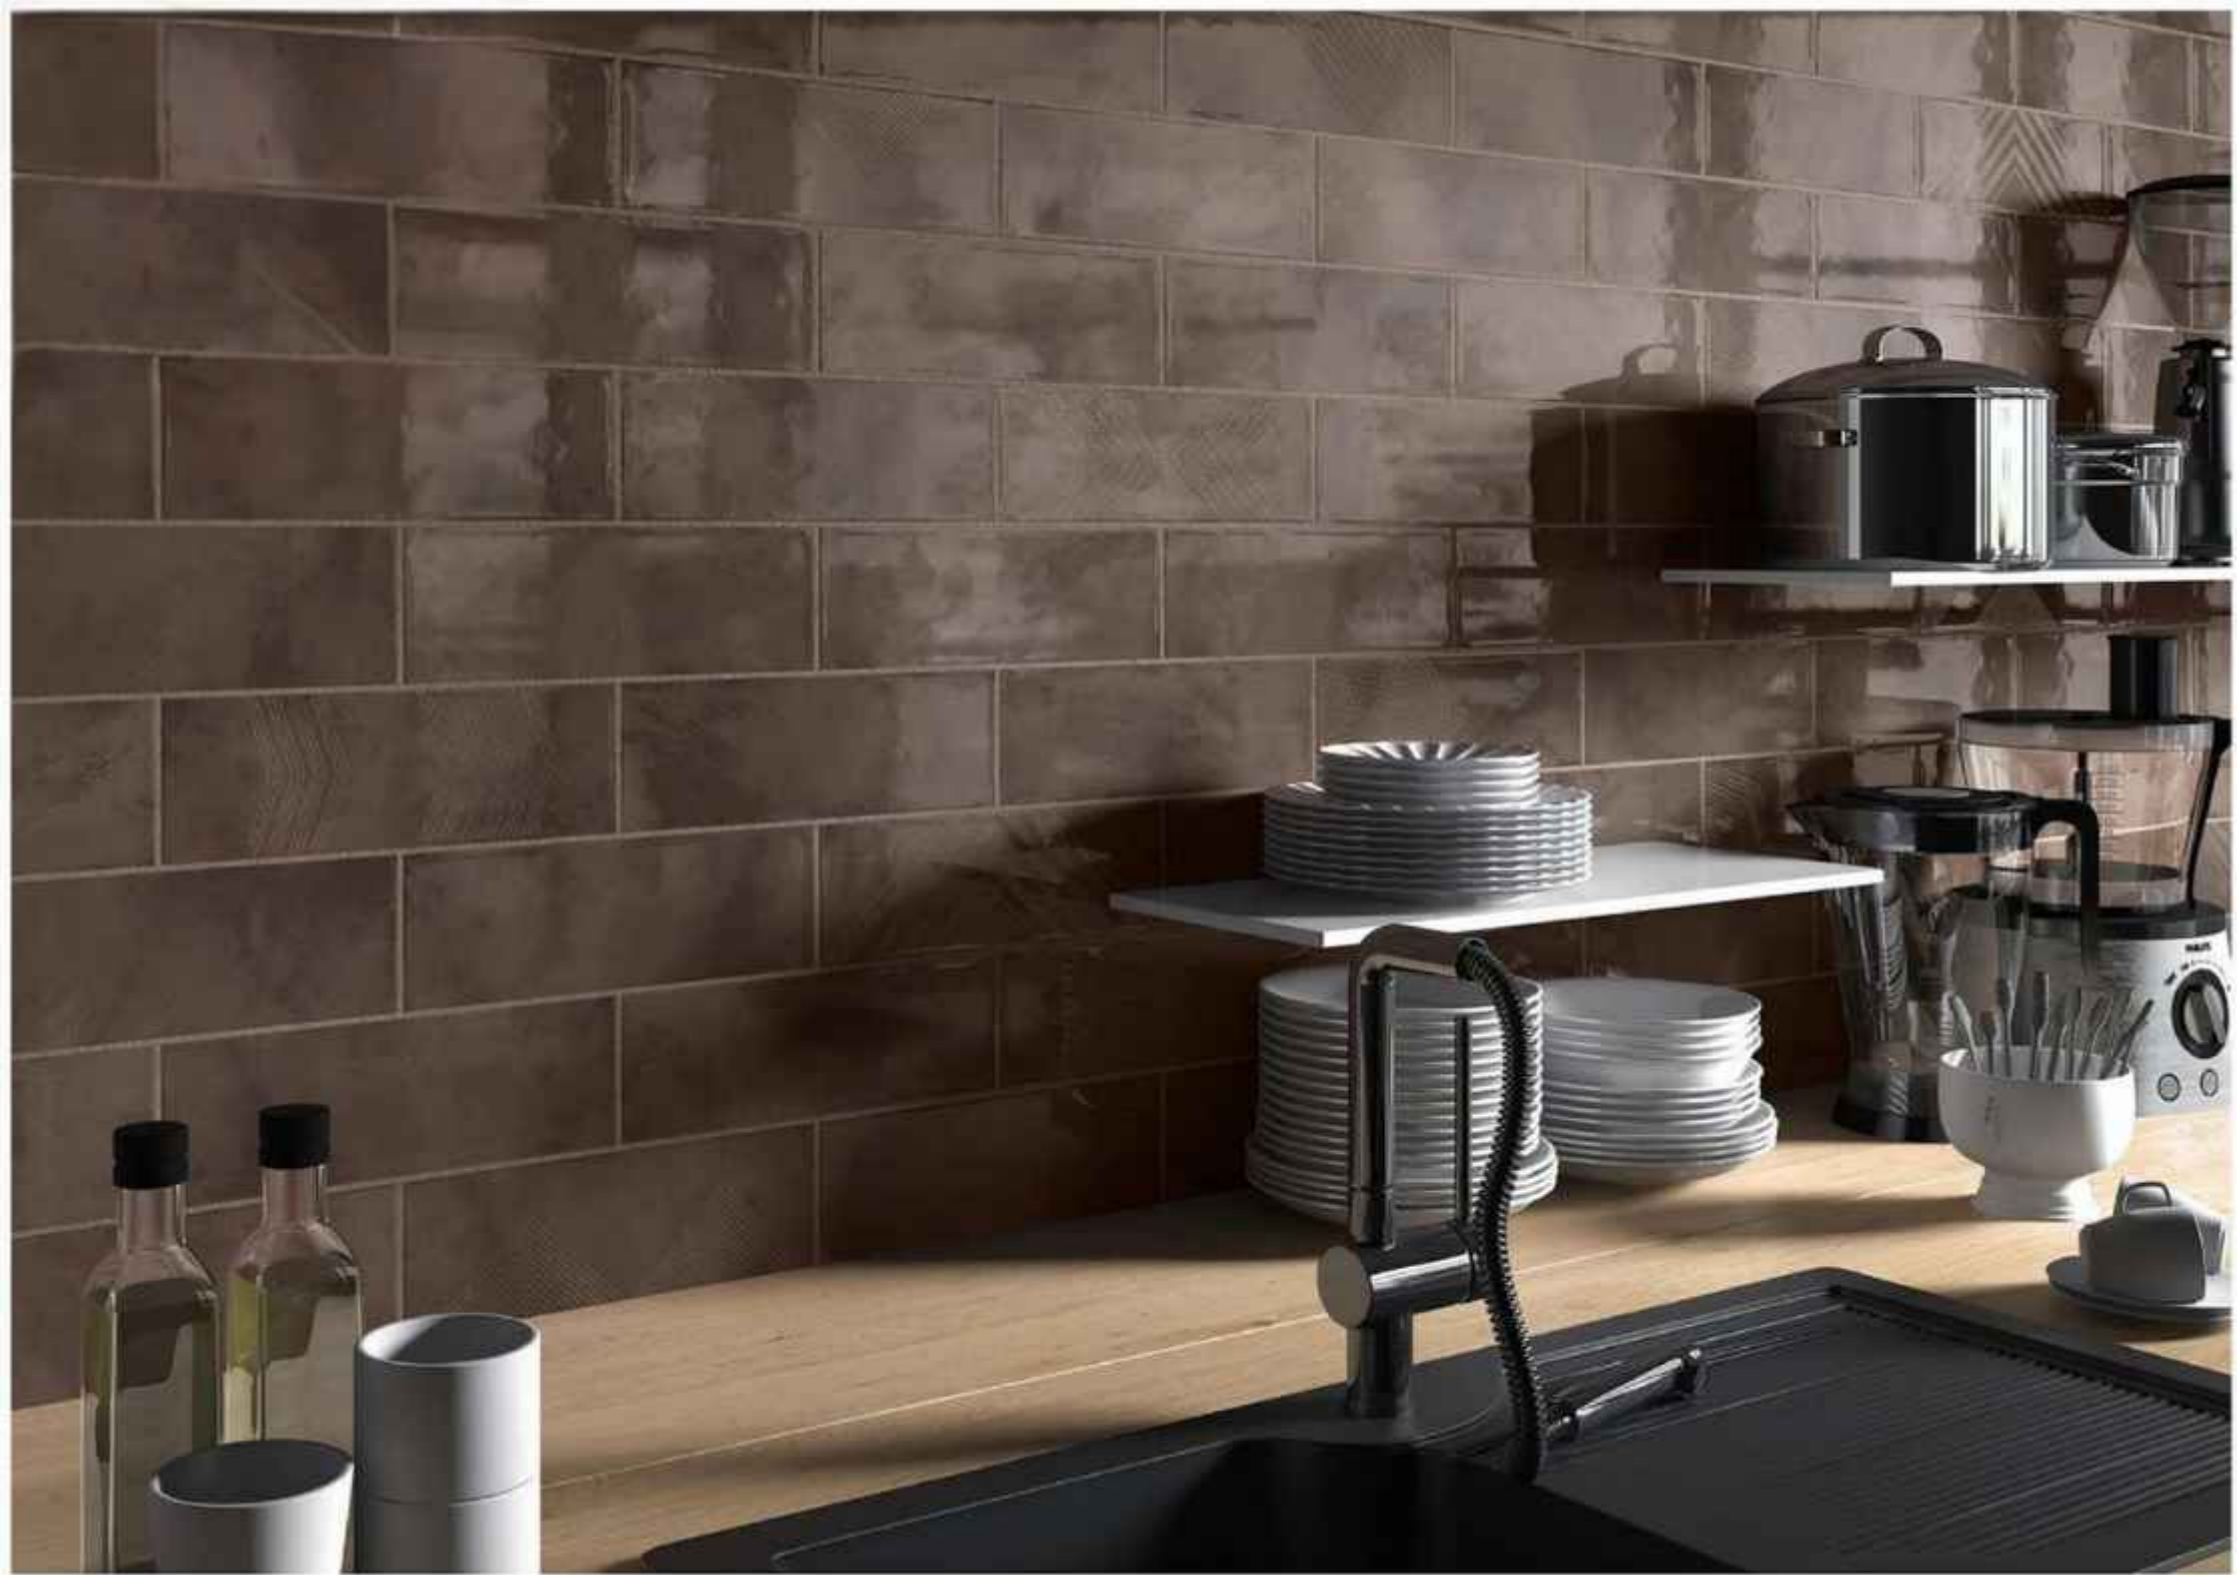

ROME BROWN

ROME BROWN ERA

ROME CHOCO

4" X 12"

Rome Choco is a tone of dark brown that resembles chocolate. At right is displayed the color traditionally called chocolate.

ROME CHOCO

ROME CHOCO ERA

ROME AQUA