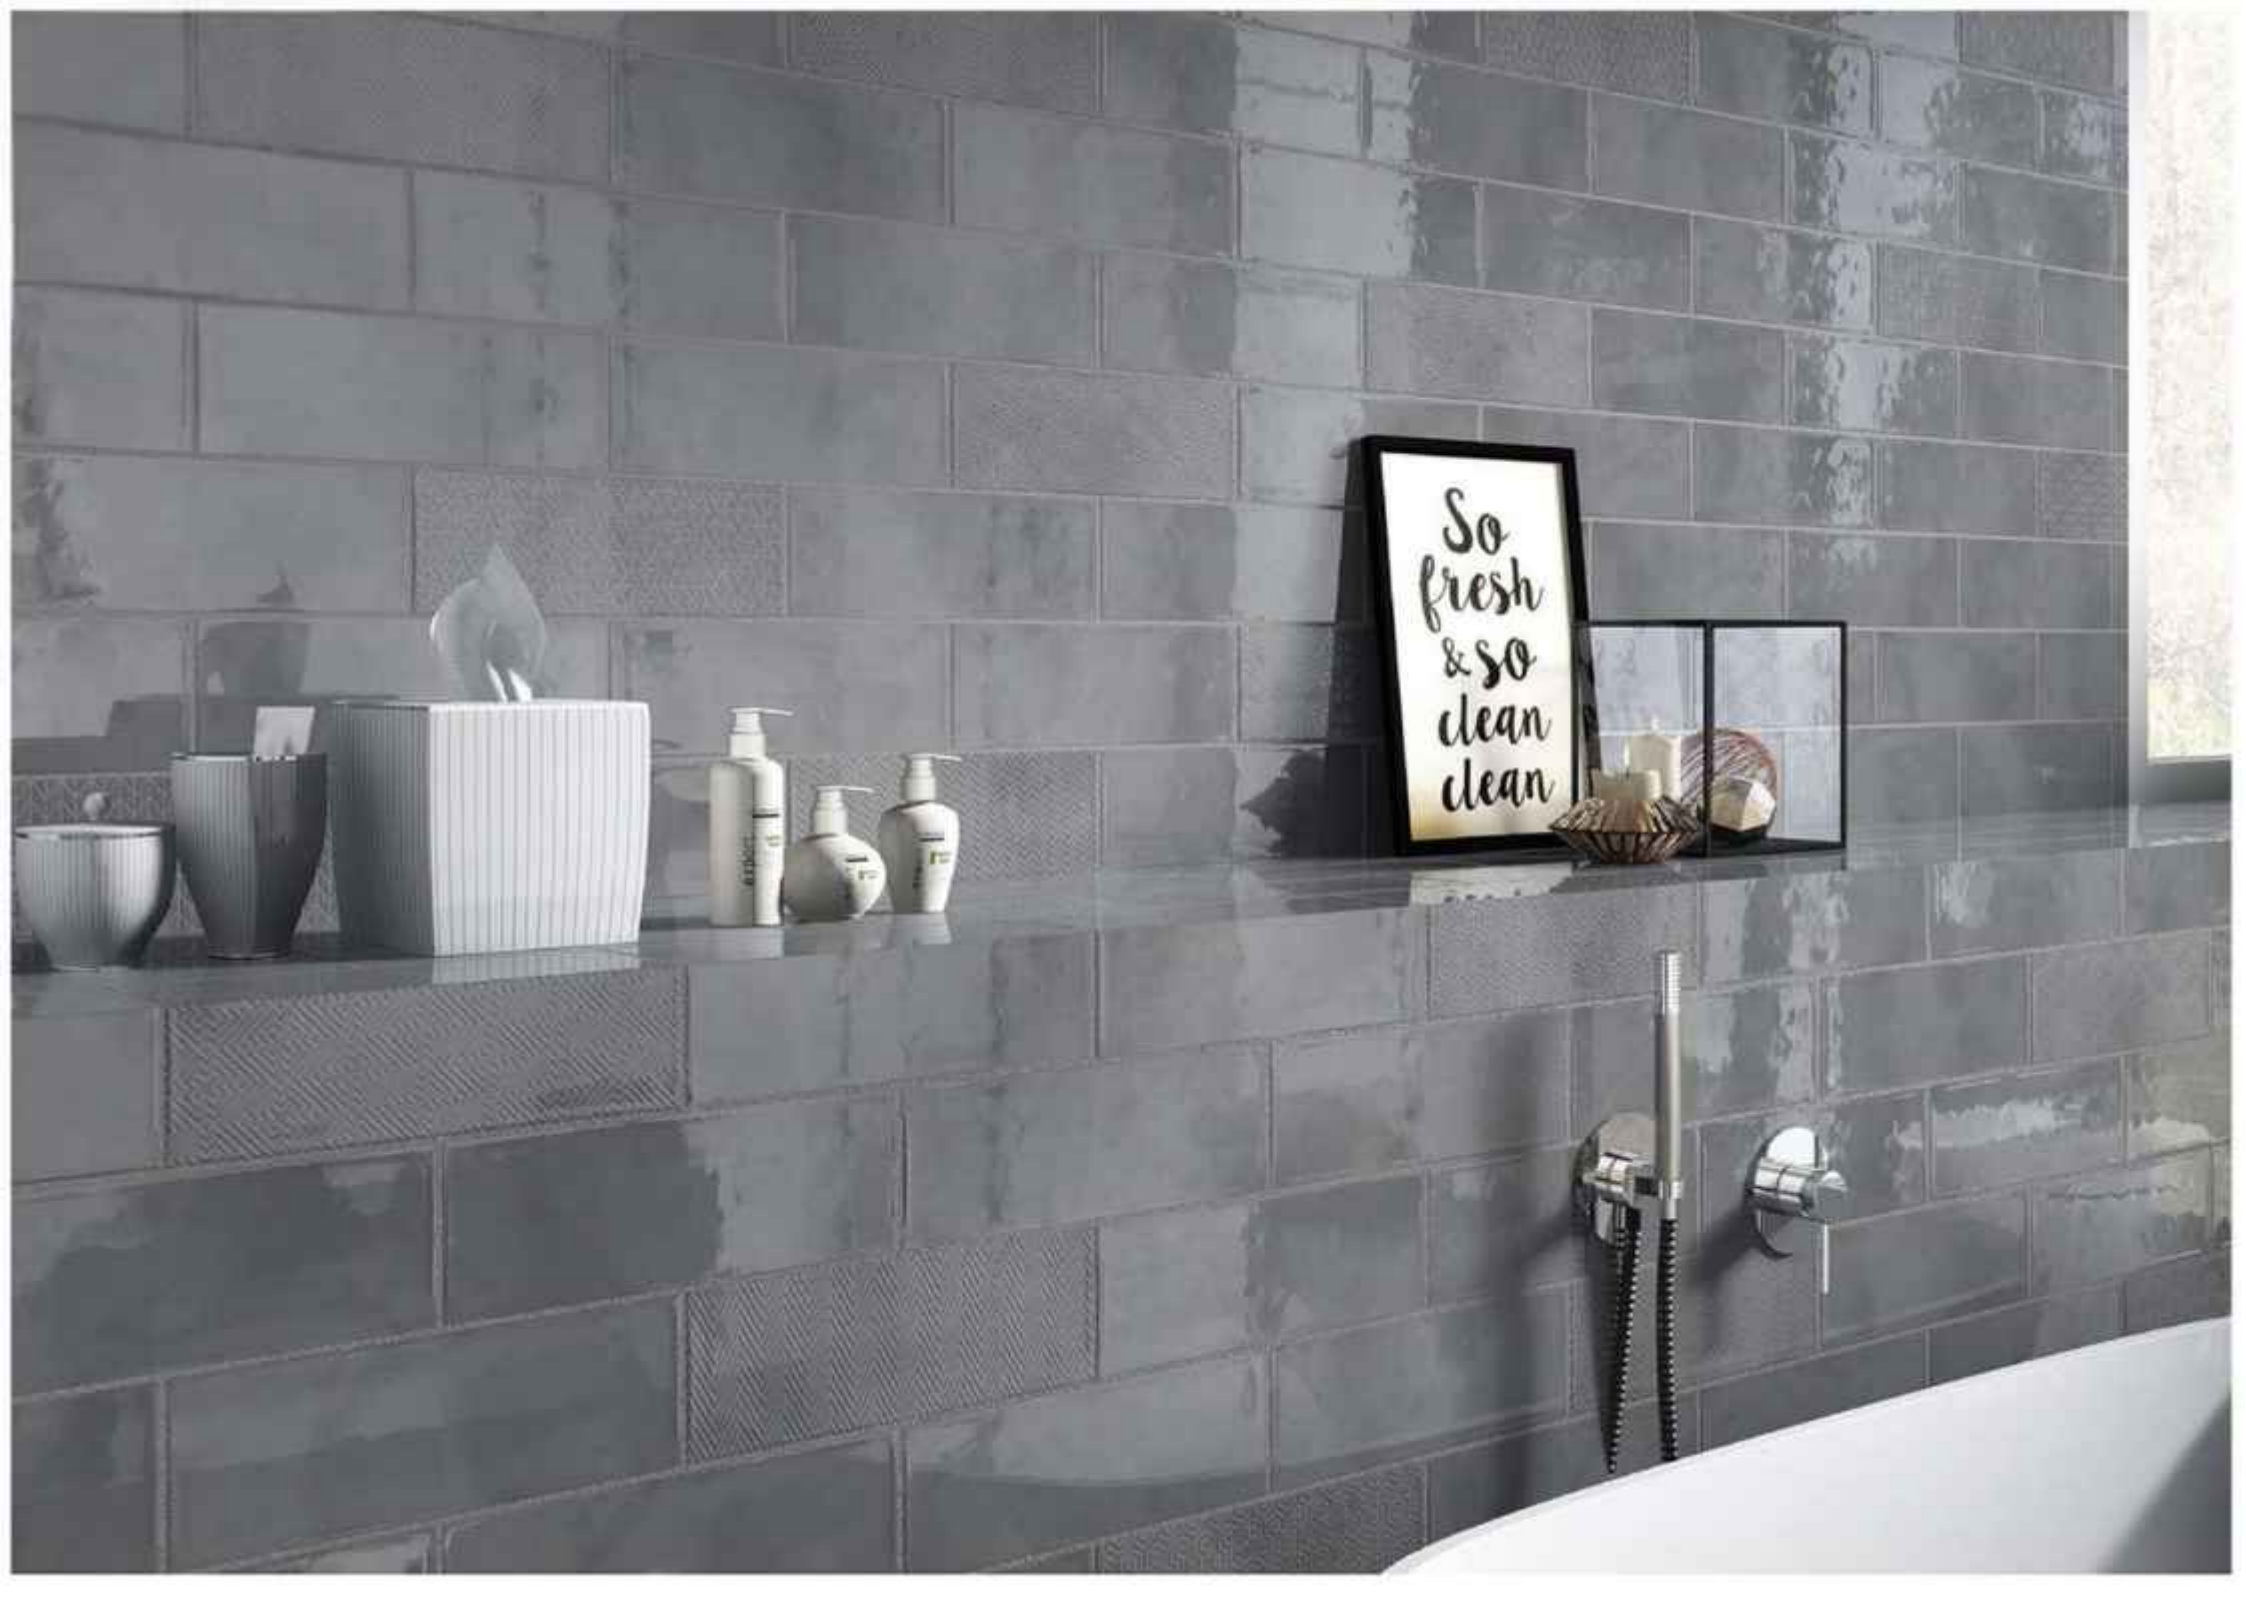

So
fresh
& so
clean
clean