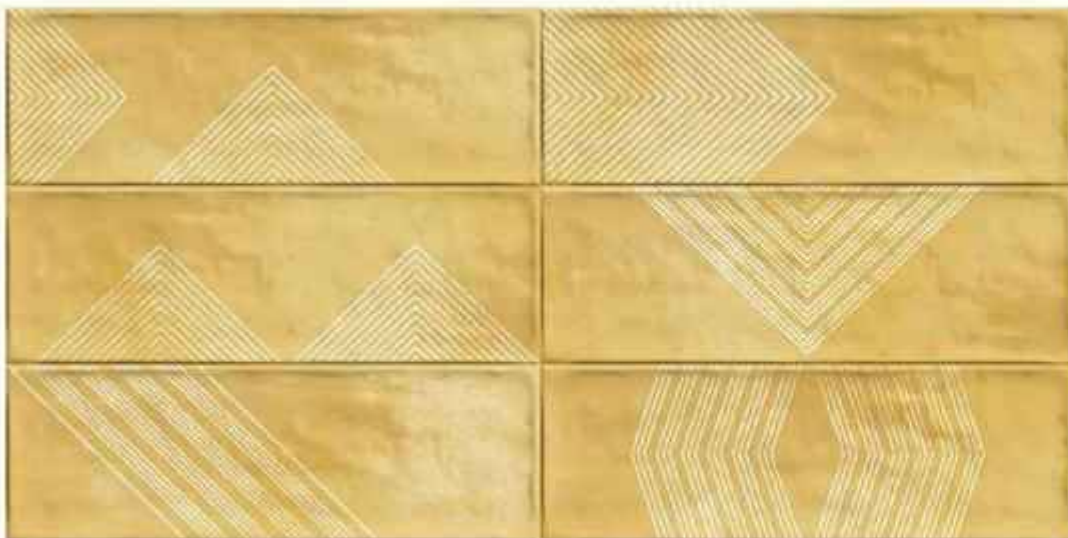

ROME YELLOW ERA