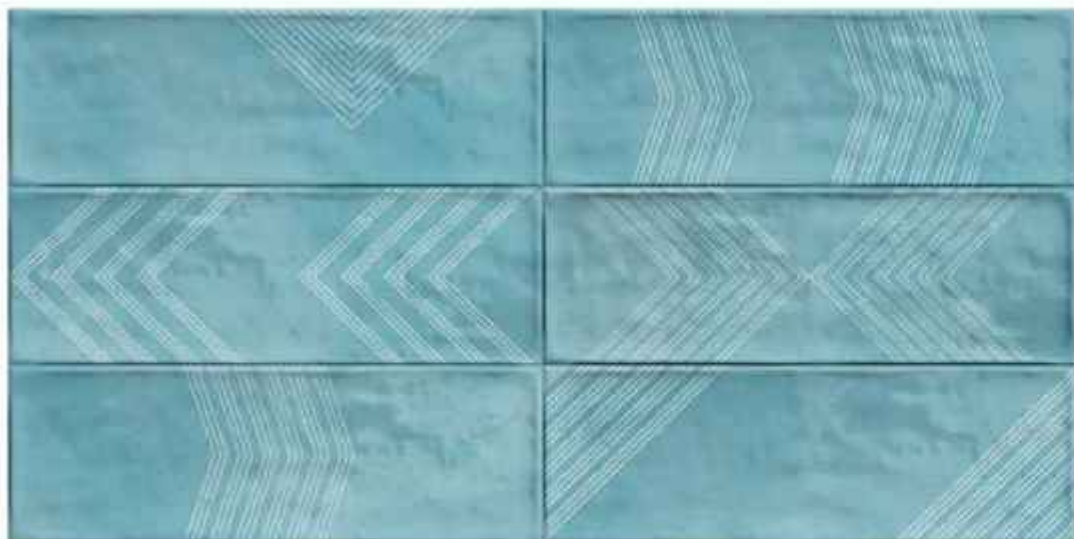

ROME AQUA ERA