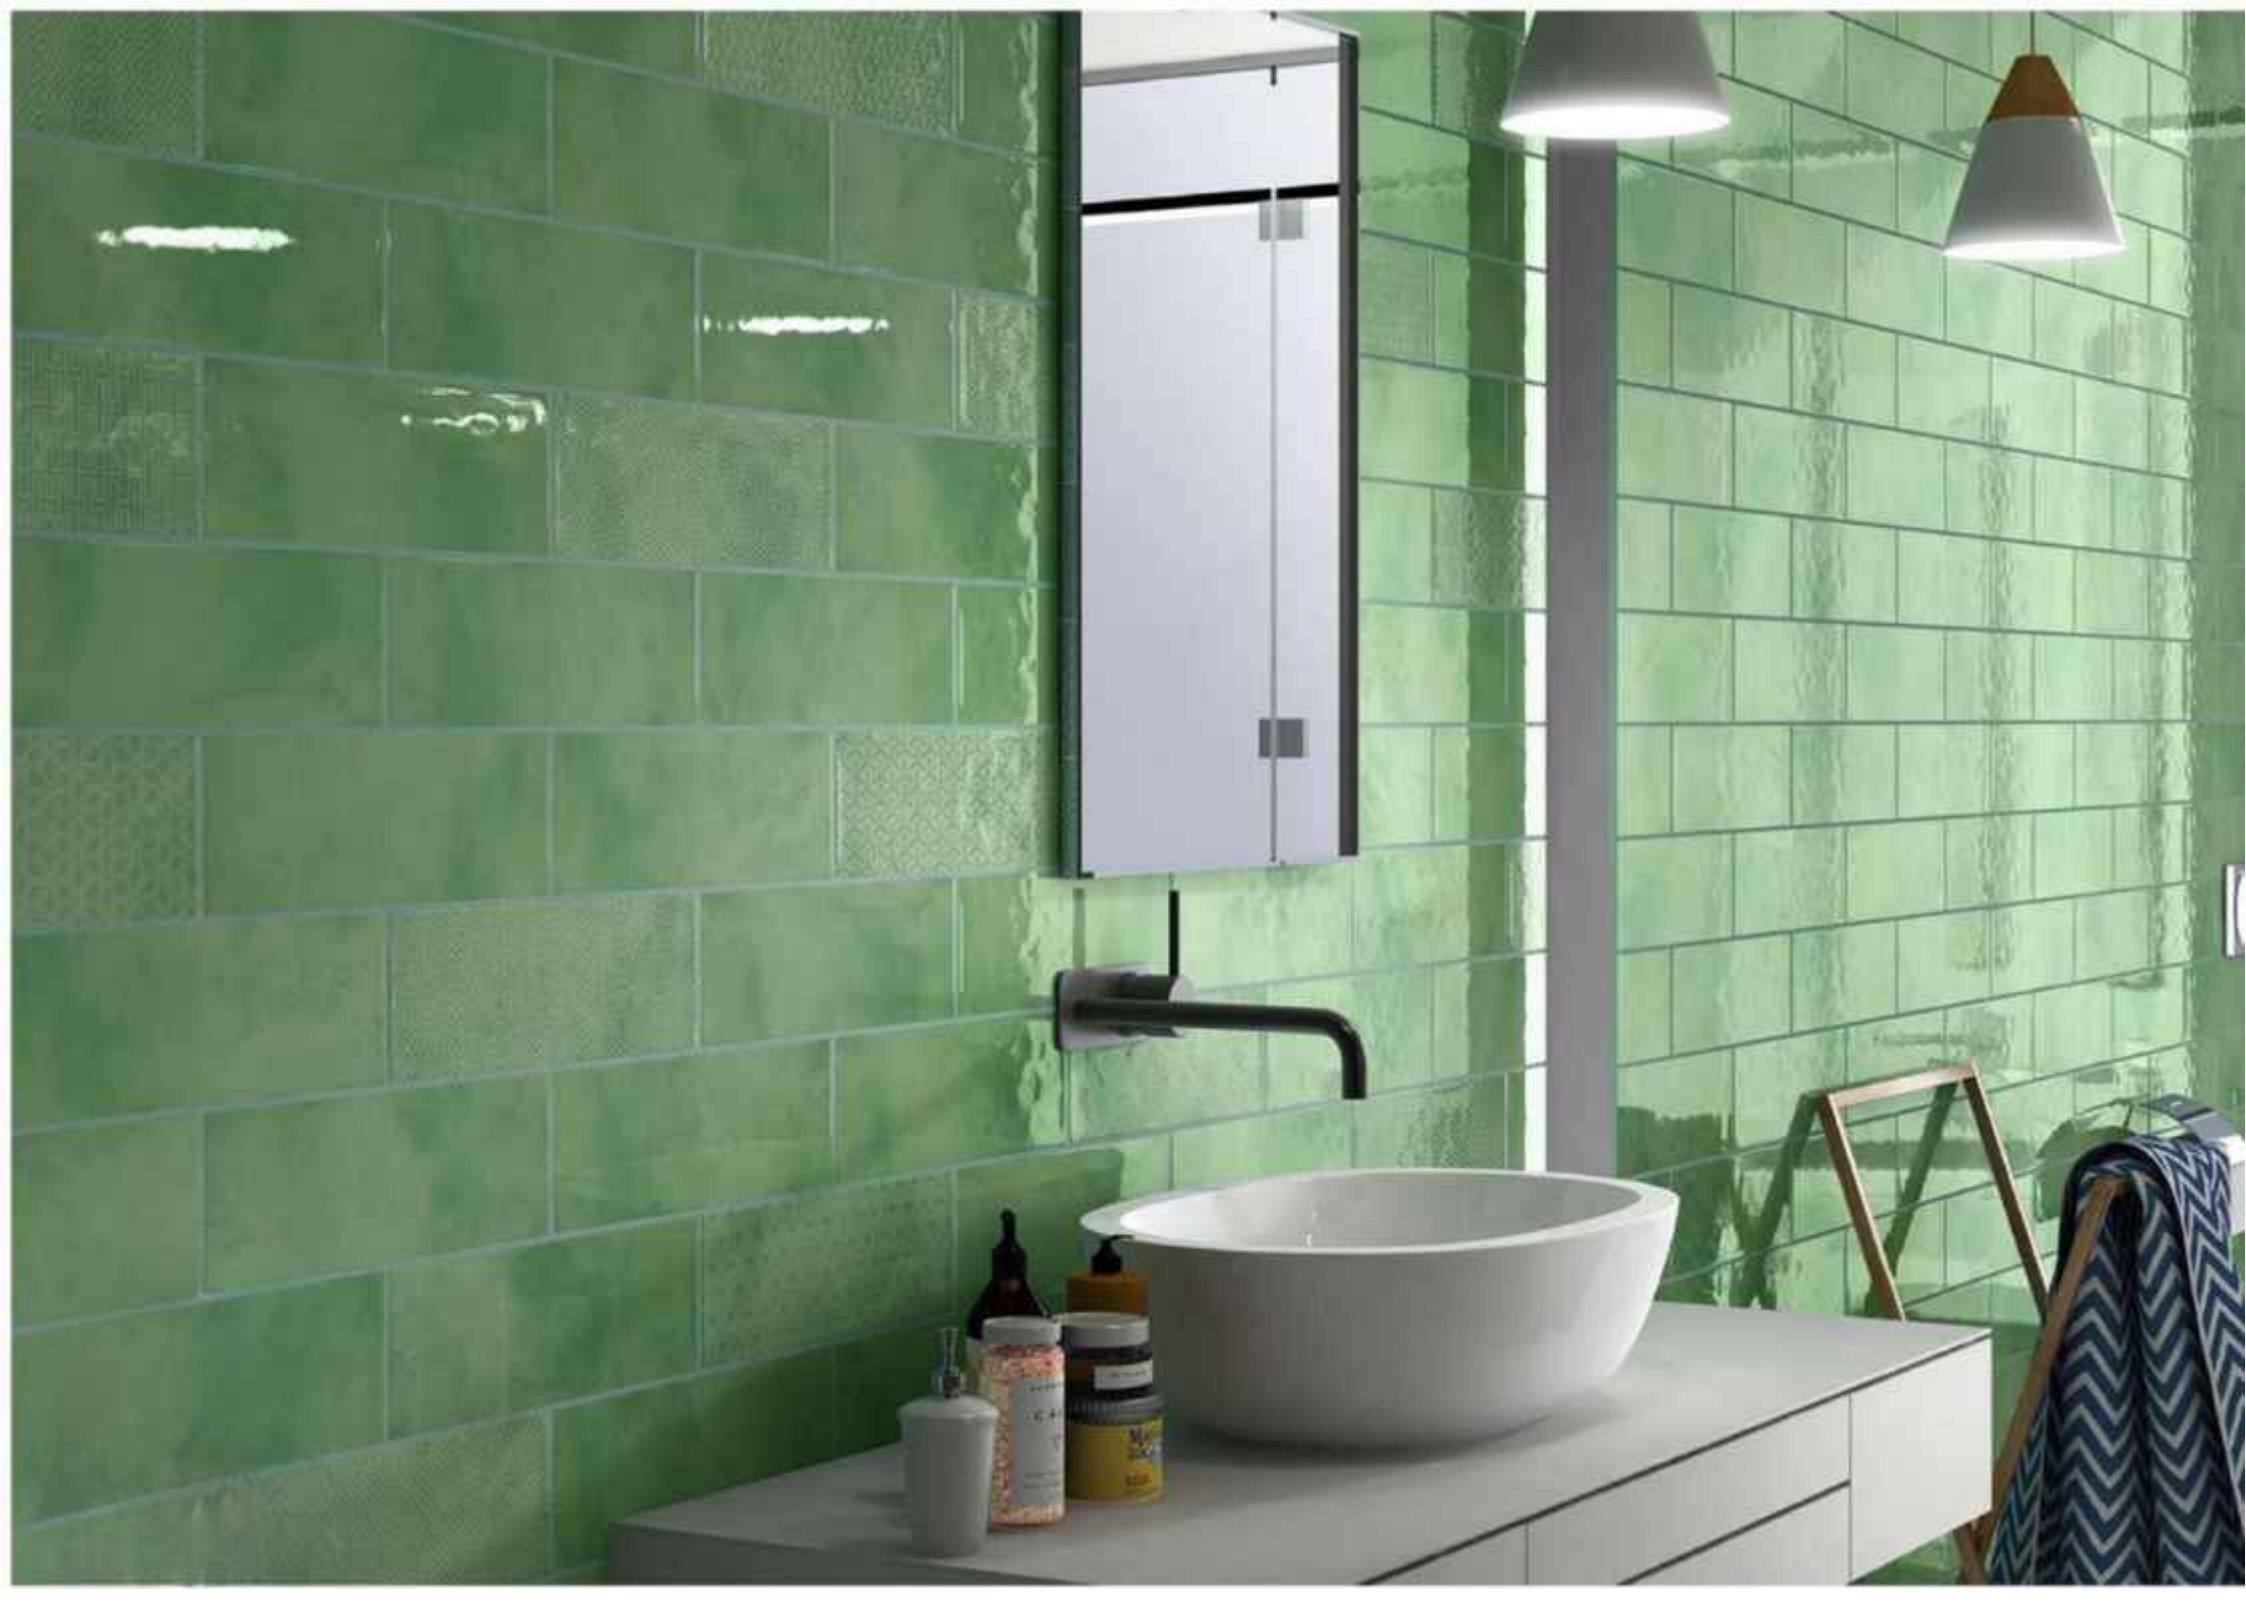

ROME CHARCOL

ROME CHARCOL ERA

ROME GRAY

4" X 12"

Rome gray represents neutrality and balance. Its color meaning likely comes from being the shade between white and black. However, gray does carry some negative connotations.

ROME GREEN

ROME GREEN GEO

ROME PINK

4" X 12"

Rome Pink is thought to have a calming effect. One shade known as "drunk tank pink" is sometimes used in prisons to calm inmates.

ROME PINK

ROME PINK GEO

ROME YELLOW